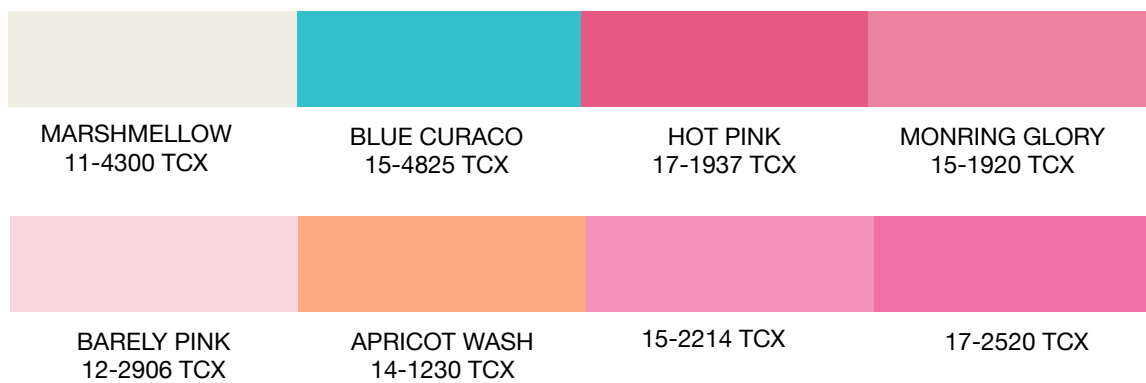

WATER COLOUR PU PRINT TOTE BAG

*Sketch is showing the bag flat/ folded. The bag will be a rectangle when open as per inspiration image.

Inspiration Image

DETAILS:

- 12"H x 18.5"W x 5.5" D
- Printed clear plastic tote
- Gold PU handles, binding and patch for logo plate
- Metal gold colour finish logo plate
- 4 Metal gold colour "feet"

TORTOISE ARTWORK

CORAL ARTWORK

JELLYFISH ARTWORK

INDIGO ARTWORK

CORAL ARTWORK

ARTWORK IS REDUCED BY 50%

TORTOISE ARTWORK

ARTWORK IS REDUCED BY 50%

 MONRING GLORY 15-1920 TCX	 HOT PINK 17-1937 TCX	 APRICOT WASH 14-1230 TCX	 BLUE CURACO 15-4825 TCX
 SULPHUR SPRING 13-0650 TCX	 PALACE BLUE 18-4043 TCX	 BLUE LIGHT 13-4909 TCX	 MARSHMELLOW 11-4300 TCX

ARTWORK SHEET

Charlie Paige™

SPRING/ SUMMER 2018
Style Number: CPSS18-9020

FEB 16, 2017

JELLYFISH ARTWORK

ARTWORK IS REDUCED BY 50%

LUCITE GREEN 14-5714 TCX	COLUMBIA 17-5130 TCX	BLUE LIGHT 13-4909 TCX	BLUE CURACO 15-4825 TCX	SULPHUR SPRING 13-0650 TCX	PALACE BLUE 18-4043 TCX	AMPARO BLUE 18-3945 TCX
16-6318 TCX	15-6315 TCX	15-4421TCX	15-4427 TCX	16-4134 TCX	17-40441 TCX	MARSHMALLOW 11-4300 TCX