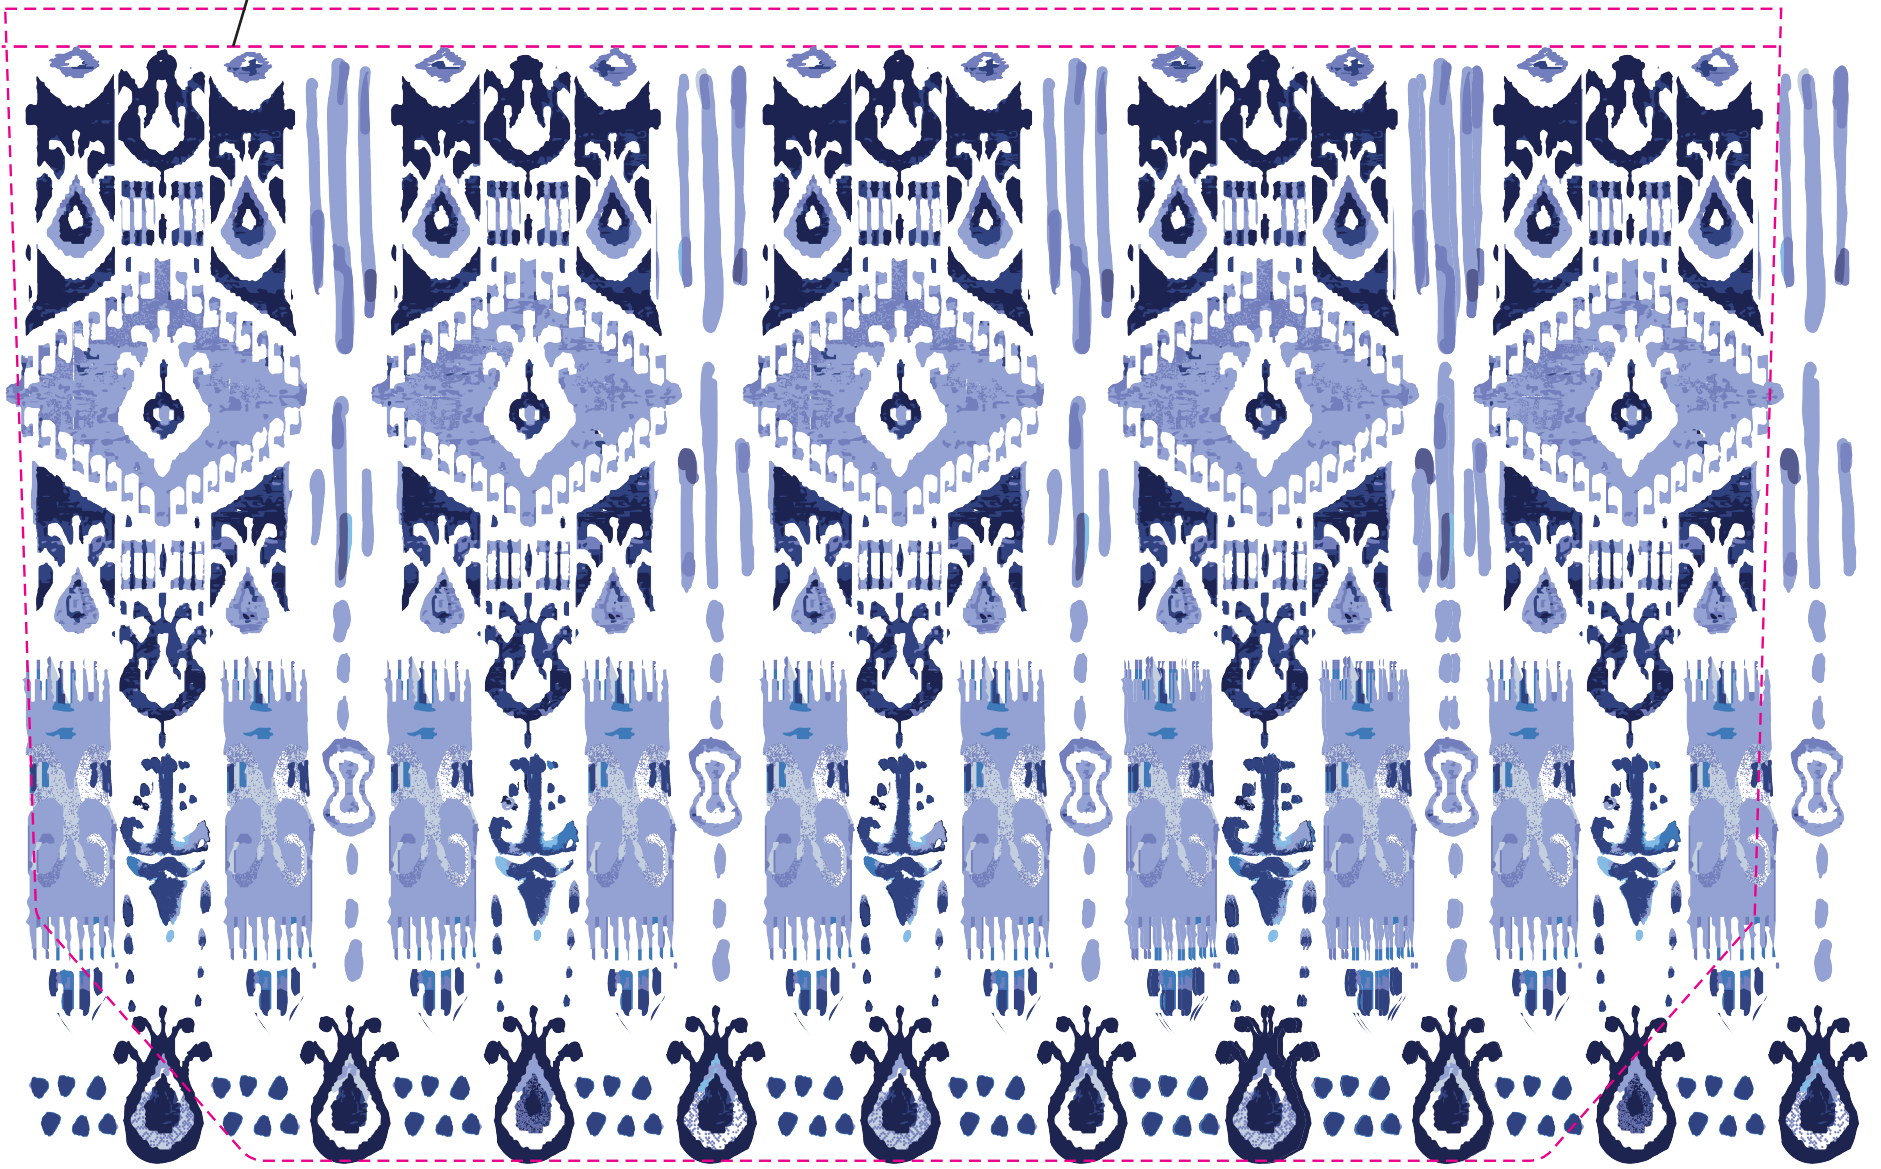

JELLYFISH ARTWORK

ARTWORK IS REDUCED BY 50%

THIS IS A PLACEMENT PRINT

Binding placement