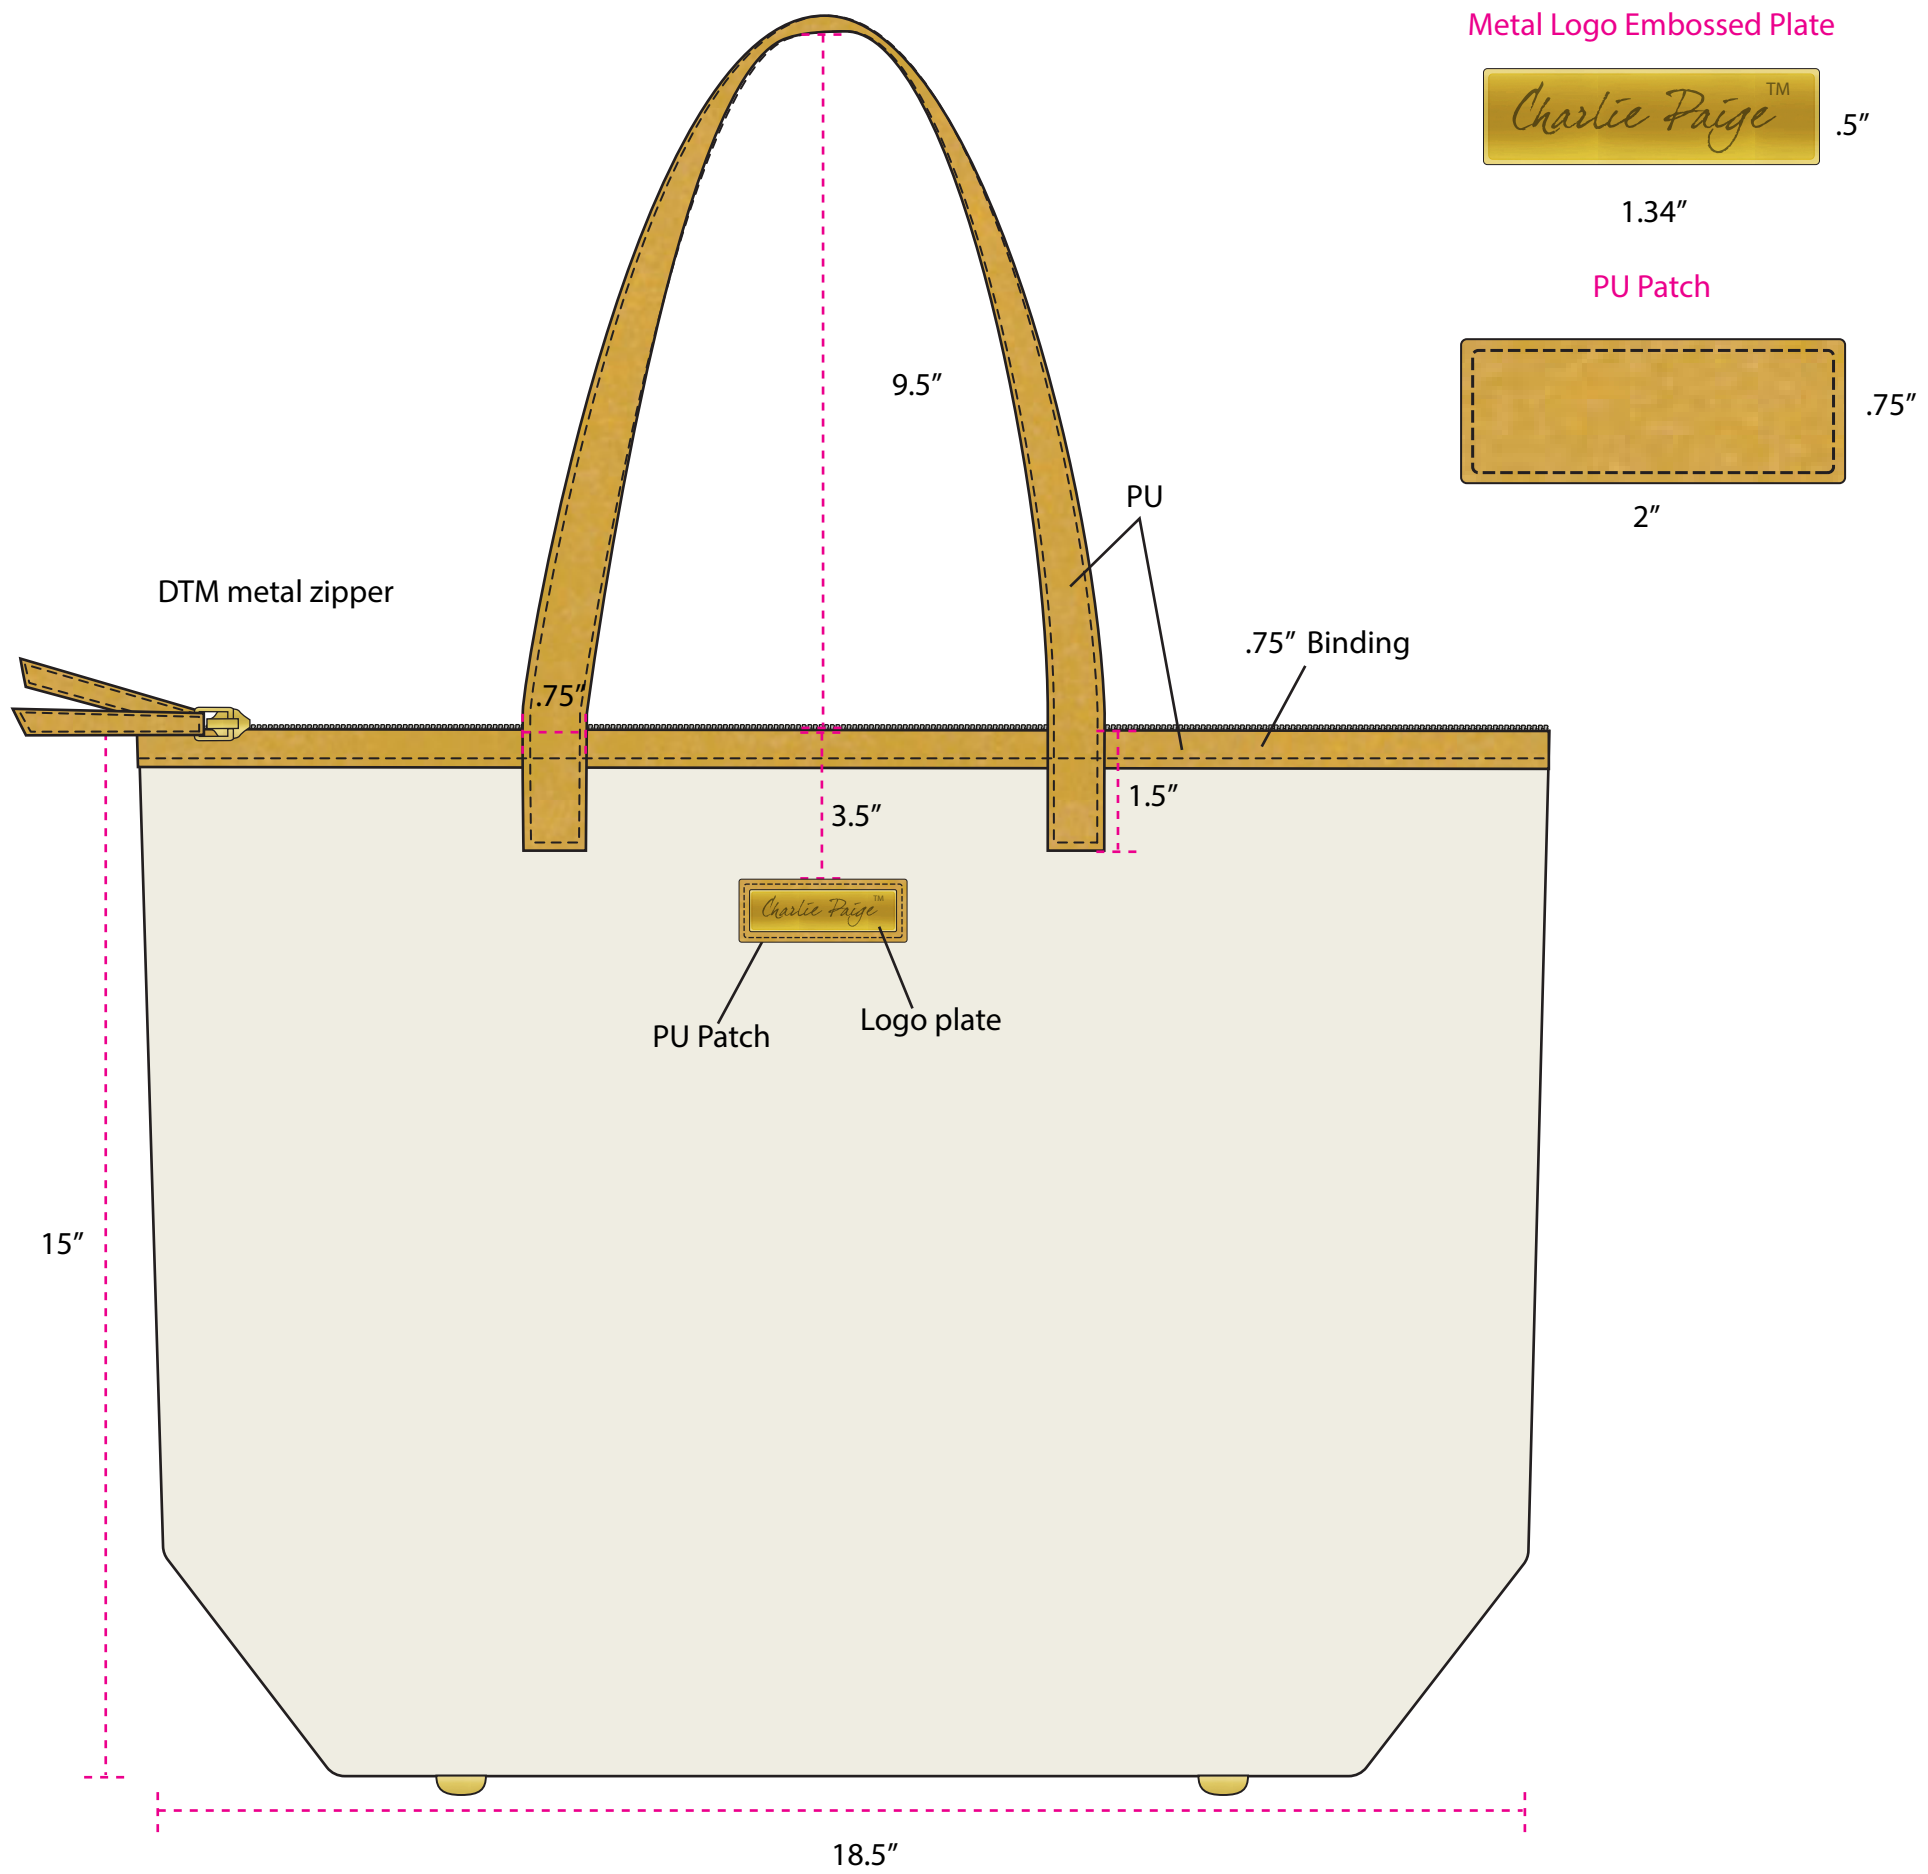

WATER COLOUR PU PRINT TOTE BAG

*Sketch is showing the bag flat/ folded. The bag will be a rectangle when open as per inspiration image.

Inspiration Image

DETAILS:

- 12"H x 18.5"W x 5.5" D
- Printed clear plastic tote
- Gold PU handles, binding and patch for logo plate
- Metal gold colour finish logo plate
- 4 Metal gold colour "feet"